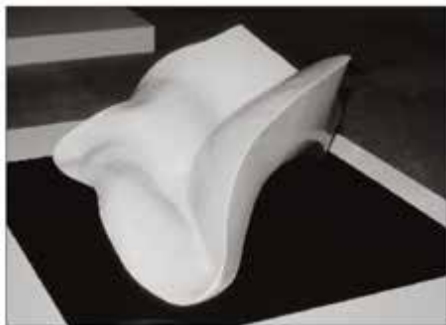

87-c Floorpiece 4b cast marble-polyester resin