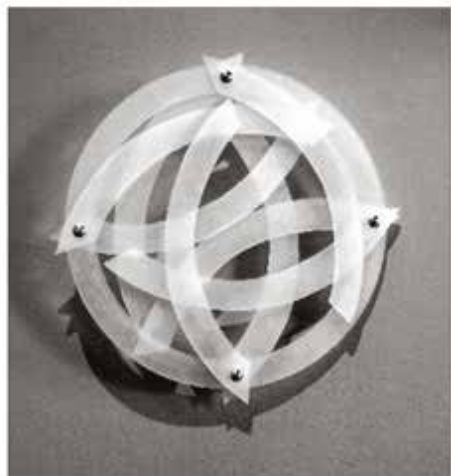

97-a engraved, moulded acrylic